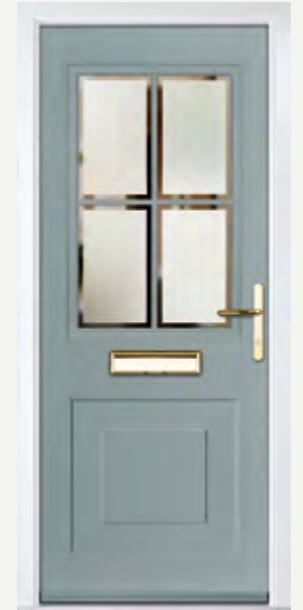

**EATON**  
 Colour: Agate Grey  
 Glass: Casino

Door hardware for illustrative purposes.  
 See pages 50 - 52 for hardware available.

**EATON 4 GRID**  
 Colour: Slate  
 Glass: 4 Bevel

**TATTON**  
 Colour: Black  
 Glass: Skyscraper