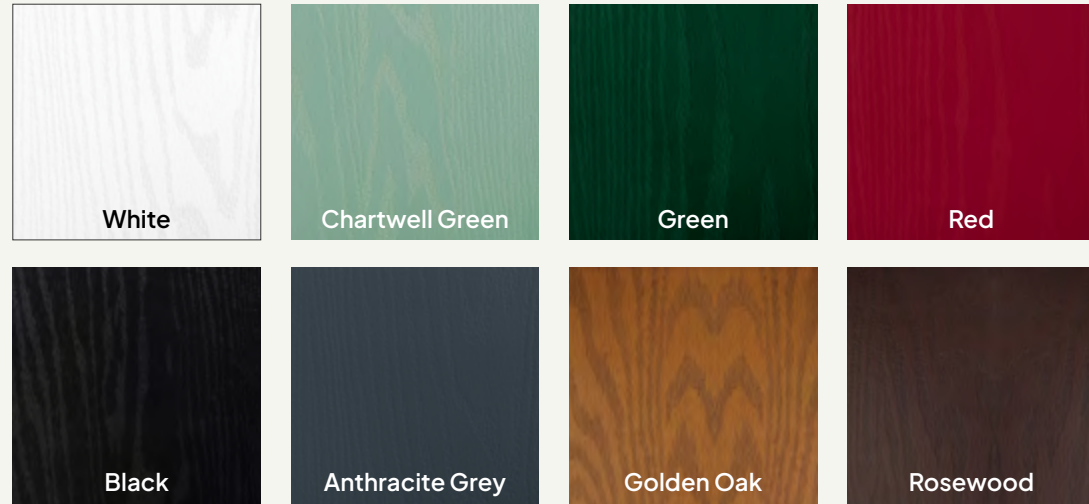

# COLOUR OPTIONS

ORIGINAL GRIPCORE

Door colours shown in the brochure should be used for guidance only. To ensure you are getting the right colour on your door, ask for your colour swatch today.

## STANDARD RANGE

A range of 11 external colours with white interior as standard. Coloured both sides is a cost option.

## PREMIUM RANGE

With 39 premium colours to choose from, you'll be sure to find your perfect match for your home.