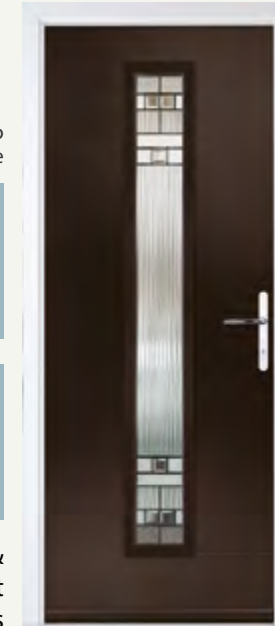

AUGUSTA LONG
Colour: Black / Brown
Glass: Skyscraper