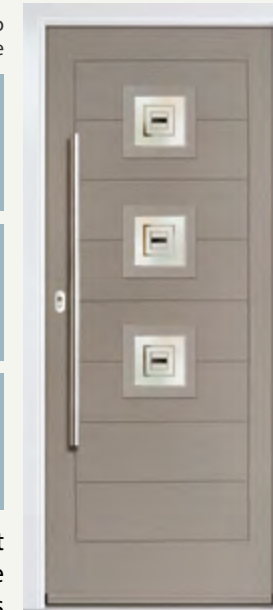

See pages 40-49 for full range of  
glass and colour options.

**AUGUSTA**  
 Colour: Agate Grey  
 Glass: Cubic

Door hardware for illustrative purposes.  
 See pages 50 - 52 for hardware available.

**OAKMONT**  
 Colour: Cream  
 Glass: Skyline