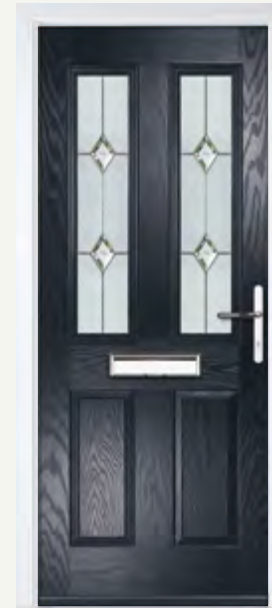

CARNOUSTIE
Colour: Anthracite Grey
Glass: Prestige