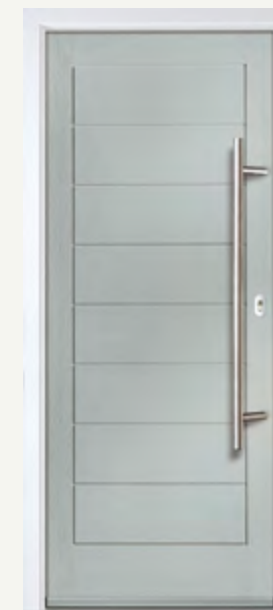

MONZA II SOLID
Colour: Silver Grey

GLASS & COLOUR COMBINATIONS

See pages 40-49 for full range of glass and colour options.