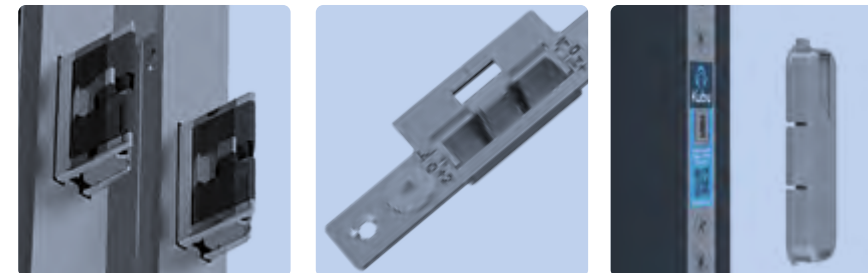

High-Performance Auto-Firing Multi-Point Door Lock, Equipped for Smart Security

Ideal for heritage style doors or those with pull-bar handles, the Avantis MagnaBolt is the only AutoLock on the market developed to work with Kubu Smart Security sensor technology.

Engineered to reduce operating forces to almost zero, the clever combination of self-lubricating polymers, stainless steel, and zinc-coupled with an innovative bolt and keep design, ensures incredibly smooth operation and exceptional security.