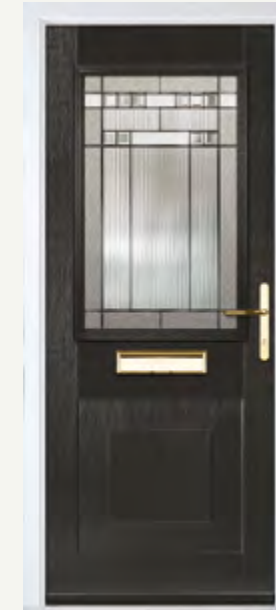

**EATON**  
 Colour: Agate Grey  
 Glass: Casino

Door hardware for illustrative purposes.  
 See pages 50 - 52 for hardware available.

**EATON 4 GRID**  
 Colour: Slate  
 Glass: 4 Bevel

**TATTON**  
 Colour: Black  
 Glass: Skyscraper