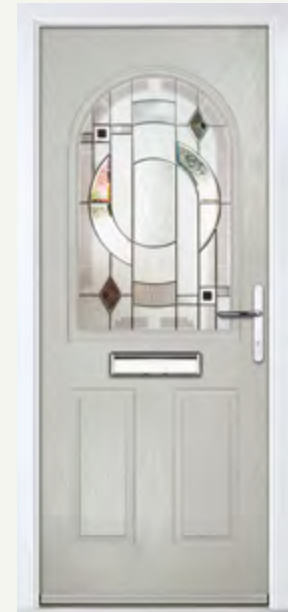

TURNBERRY
Colour: Agate Grey
Glass: Synergy