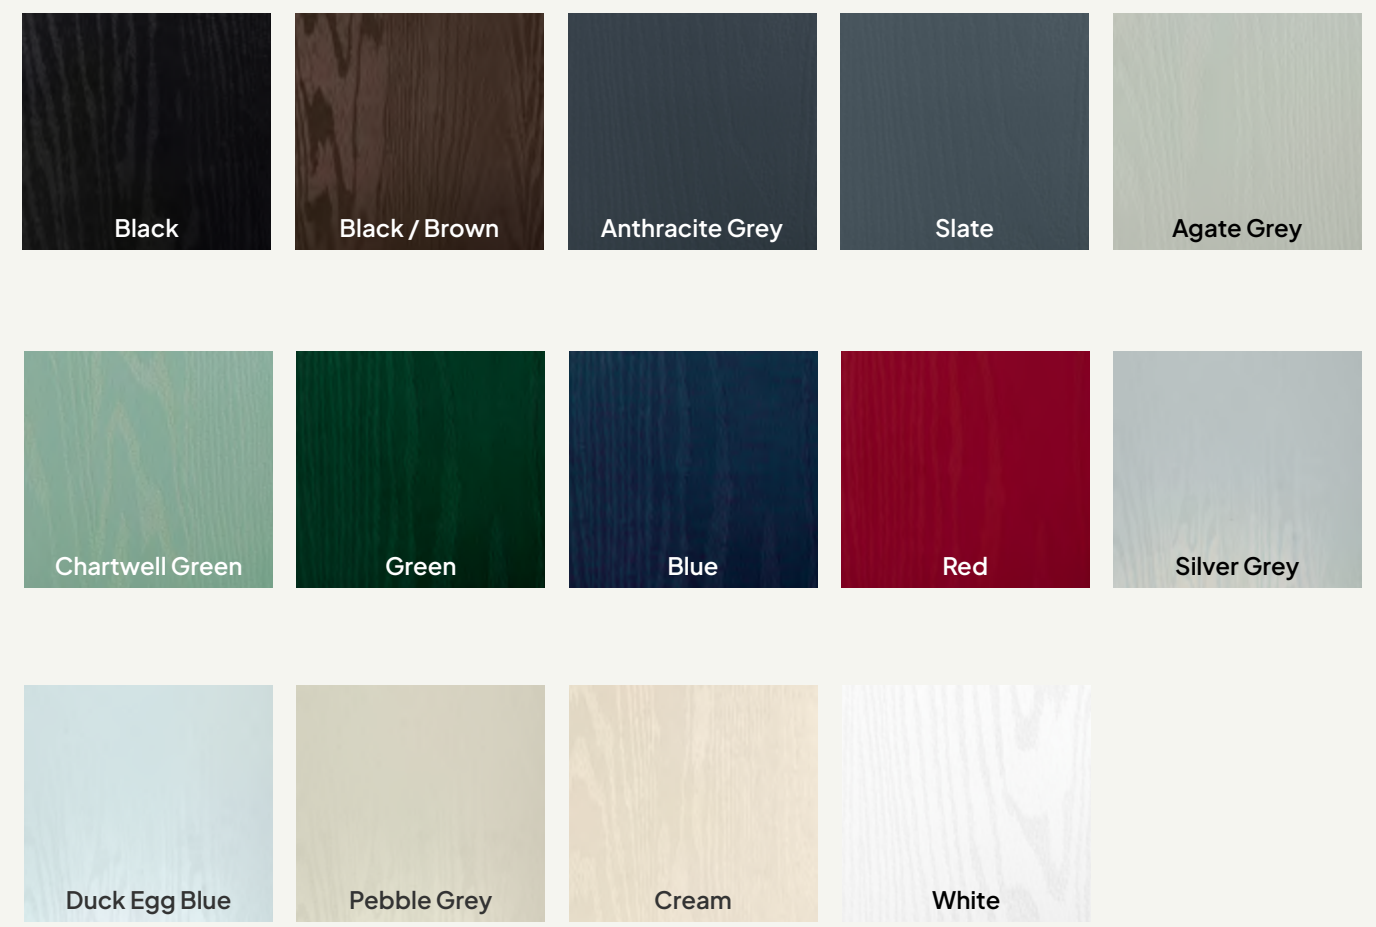

## STANDARD RANGE

A range of 11 external colours with white interior as standard. Coloured both sides is a cost option.

## RAL COLOURS

Any RAL colour\* is available as a special order. Here are a small selection of the most requested colours as an example.

\*Some RAL colours containing luminous elements are unavailable.

## PREMIUM RANGE

With 39 premium colours to choose from, you'll be sure to find your perfect match for your home.

# COLOUR OPTIONS

Only available for **BRITDOR®**