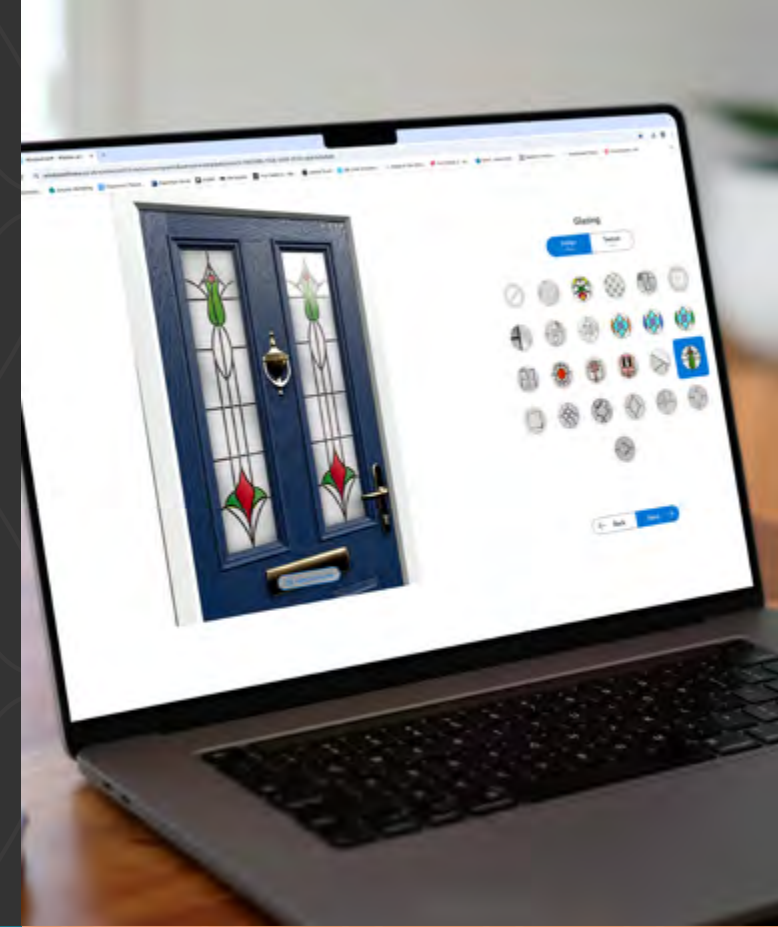

# YOUR DREAM DOOR IN 6 EASY STEPS

Your choice of door defines the individual character of your property. Choose the perfect complement for your home from our refined collection of energy efficient and beautifully crafted doors.

From the elegant understatement of a traditional design or stylish contemporary statement door, you can build the perfect match for your property.

This includes a choice of finish from a carefully chosen palette of colour options, sophisticated glass designs and as a final touch, combining function and form, our range of high quality door hardware.

## DESIGN YOUR DOOR

Use our online door designer tool to bring your dream door to life!

SCAN to design your door

**STEP 1**  
Choose your door style from page 34

**STEP 4**  
Choose a glass design (if required) from page 44