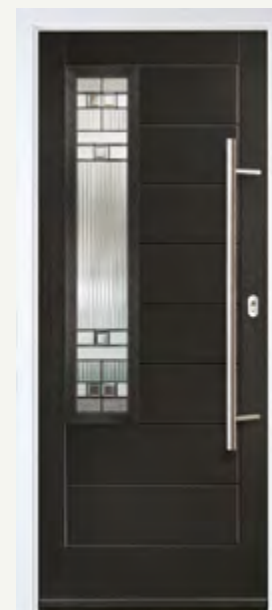

AUGUSTA
Colour: Black
Glass: Skyscraper