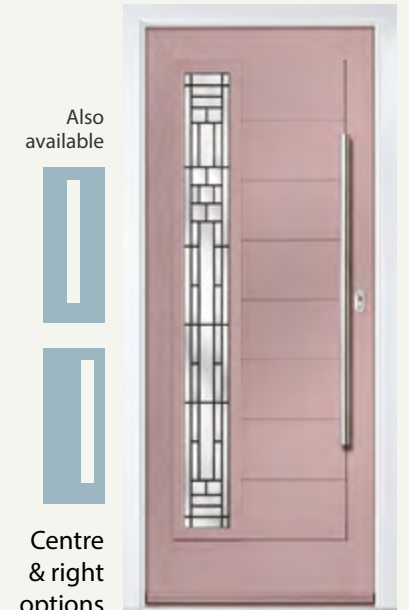

AUGUSTA LONG
Colour: Dusky Pink
Glass: Louisiana