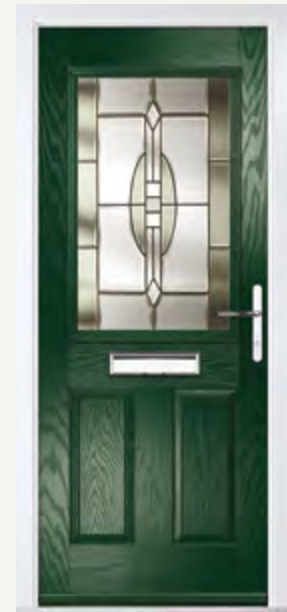

LYTHAM
Colour: Green
Glass: Impression