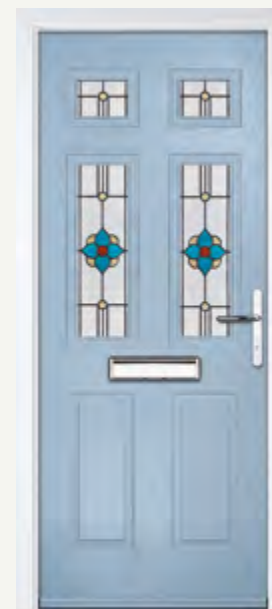

TROON
Colour: Cotswold
Glass: Hathaway